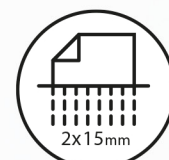

HP Pro Shredder 10MC Shredder

2x15mm

Micro Cut

x10

Shred Capacity

20 L

Bin Capacity

P-5

Technical specifications

Shred capacity	10 sheets
Cut type	Micro cut
Cut size	2 x 15 mm
Security level (DIN 66399)	P-5
Run time	20 min
Noise level	55 dB
Bin capacity (L)	20
Overheat indicator	Yes
Overload indicator	Yes
Automatic Reverse Function	Yes
Shred media	paper, staples, clips, credit card
Rated sheet shredding speed	1,6 m / min
Rated Input	220-240 VAC / 50 Hz
Power	350 W
Current	2,0 A
Automatic Start/Stop	Yes
Bin full indication	No
Bin style	Pull out

LED status display: ready for operation, forward, backward, overheating, overload

Logistics data

	dimensions (mm)	weight (kg)
Unit	354 x 240 x 535	10,6
Packaging	408 x 308 x 610	11,1
Art. No.	2812	
Quantity/Carton (pcs)	1	
Barcode (unit)	4030152028122	