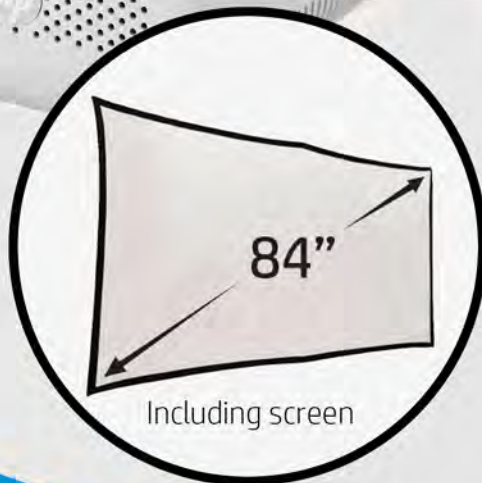

Native HD

200 LED Lumen

2 x 3 watt
speakers

Long lifetime

HDMI

USB

Light weight,
compact size,
low power consumption

The big screen to take anywhere

Enjoy audiovisual content in large format
from anywhere with the
affordable mobile HD projector.

Art.-No.: 88T90AA2IN1