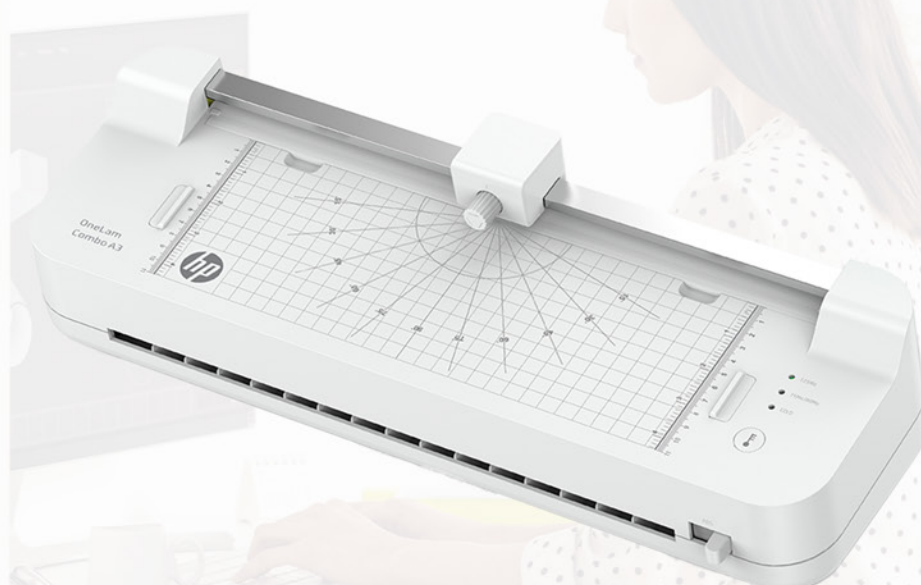

# HP OneLam Combo A3 Laminator

Maximum size

Backloader

Automatic Standby

Hot and Cold laminating

Integrated trimmer

Corner rounder

## HP OneLam

Compact laminators for your desk –  
effortless and reliable laminating

Art.-Nr.: 3162

Technical specifications

Laminating size	From credit card size - max. 330 mm
Laminating range	75/80 - 125 mic
Maximum thickness	0,5 mm
Cold laminating	Yes
Roller Temperature	120 - 150 °C
Heating system	2 internally heated rollers, temperature controlled
Automatic Standby	30 min
Warm up time (75/80 mic)	2 - 4 min
Laminating speed	400 mm / min
Power	400 W
Current	1,74 A
Input	220 - 240 V / 50/60 Hz
With jam release (ABS) switch	
Insertion Guide	
Function buttons: On/Off, 125 mic, 75/80 mic, Cold	
Accessories: Trimmer integrated (straight, wavy and perforated cut), corner rounder, pouch set 15 sheets (3 x A4, 4 x A5, 4 x A6, 4 x B-CARD)	
Convenient storage of the corner rounding tool on the underside of the device	