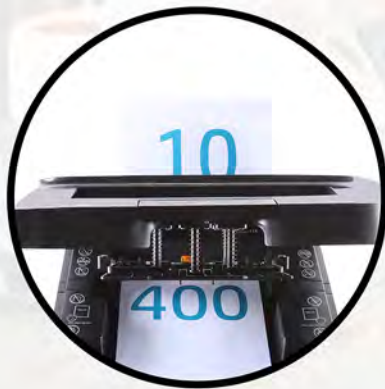

HP Pro Shredder Auto 400CC

Autofeeder Shredder

400 Sheet

Auto Feed

Autofeed

Manual Feed

Cross Cut

Bin Capacity

Security Level

Credit cards,
clips, staples,
CDs & DVDs

HP Pro Shredder

Autofeeder

Data protection the easy way

Art.-No.: 2822

Technical specifications

Shred capacity manual feed	10 sheets
Shred capacity autofeed	400 sheets
Cut type	Cross cut
Cut size	4 x 12 mm
Security level (DIN 66399)	P-4
Run time, manual feed	30 min
Run time, autofeed	240 min
Noise level	60 dB
Bin capacity (L)	53
Overheat indicator	Yes
Overload indicator	Yes
Manual forward and reverse	Yes
Shred media	paper, staples, clips, credit card, CDs/DVDs
Rated sheet shredding speed	1.8 m / min
Rated Input	220-230 VAC / 50 Hz
Power	345 W
Current	1.5 A
Touch display: Ready for operation, overheating, overload, container full and open, feed error	
Automatic reverse	Yes
Castors included	Yes
Paper tray lock	Yes, 4-digits code

Logistics data

	dimensions (mm)	weight (kg)
Unit	400 x 500 x 764	25,1
Packaging	505 x 605 x 884	27
Art. No.	2822	
Quantity/Carton (pcs)	1	
Barcode (unit)	4030152952410	